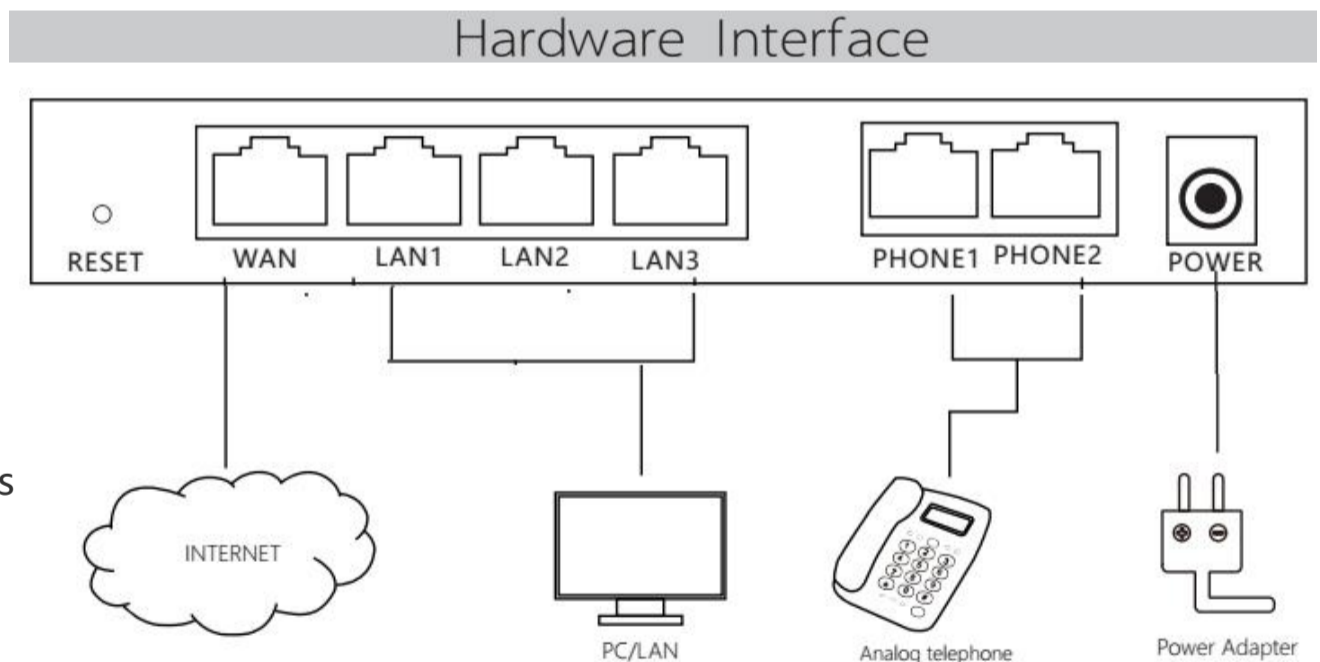

Wireless AP Router with VoIP FWR7102

Feature Keys

- 4G-LTE
- 2.4GHz 300Mbps WiFi
- 10/100Mbps Ethernet
- Rich QoS capability in wired and wireless

Overview

The Flyingvoice powerful VoIP Wireless Router FWR7102, FWR7102 includes extended functions which support 4G card, and 2 FXS ports. This design not only provide users with a conventional VoIP and routing capabilities, but also allow users to enjoy 4G wireless network anytime. Users can also take FWR7102 as a FTP server, to share LAN files, pictures and other resources. Meanwhile, 2 FXS ports can be well adapted to small and micro enterprises, 1FXS for telephone, 1FXS for Fax, no need to add additional equipment. FWR7102 VoIP wireless router is ideally suited for small and medium enterprises (SMB) to build wireless office.

It is a kind of advanced VoIP wireless router, can not only provides the high quality of voice communications and wired Internet sharing capabilities but also offers Access Point (AP) function for daily wireless communication. With advanced router, FWR7102 is able to make calls via SIP proxy voice communications, plus the IP sharing, and the QoS mechanism.